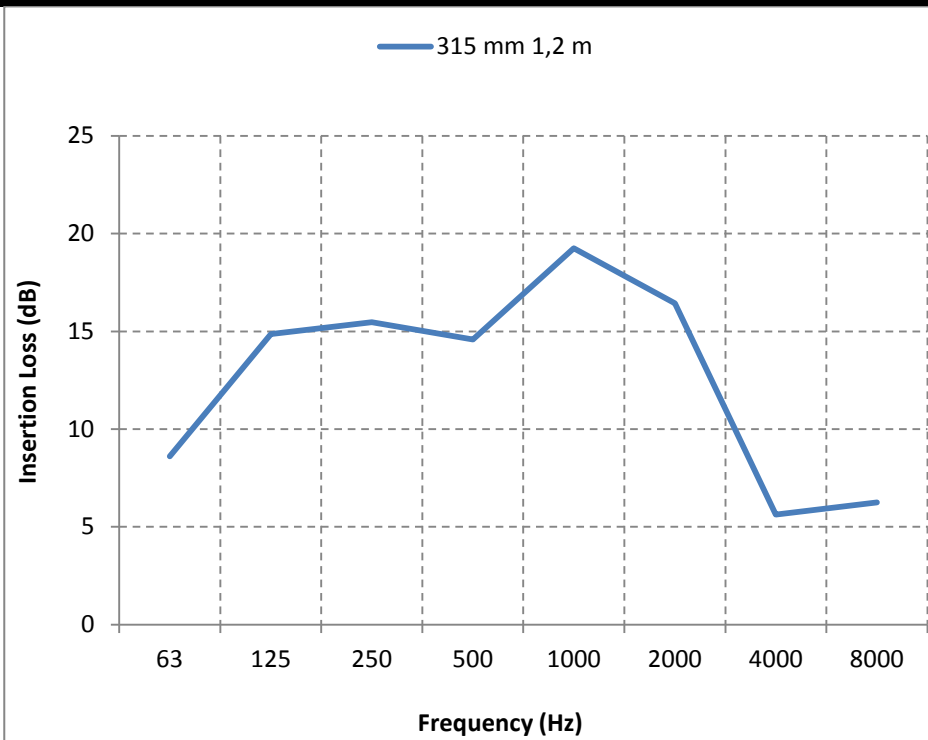

SOUNDROPAFS-NW (50 mm insulation) (Ø315 mm)

f	63	125	250	500	1000	2000	4000	8000
1,2 m	8,6	14,9	15,5	14,6	19,3	16,4	5,6	6,3

SOUNDROPAFS-NW, (50 mm insulation)